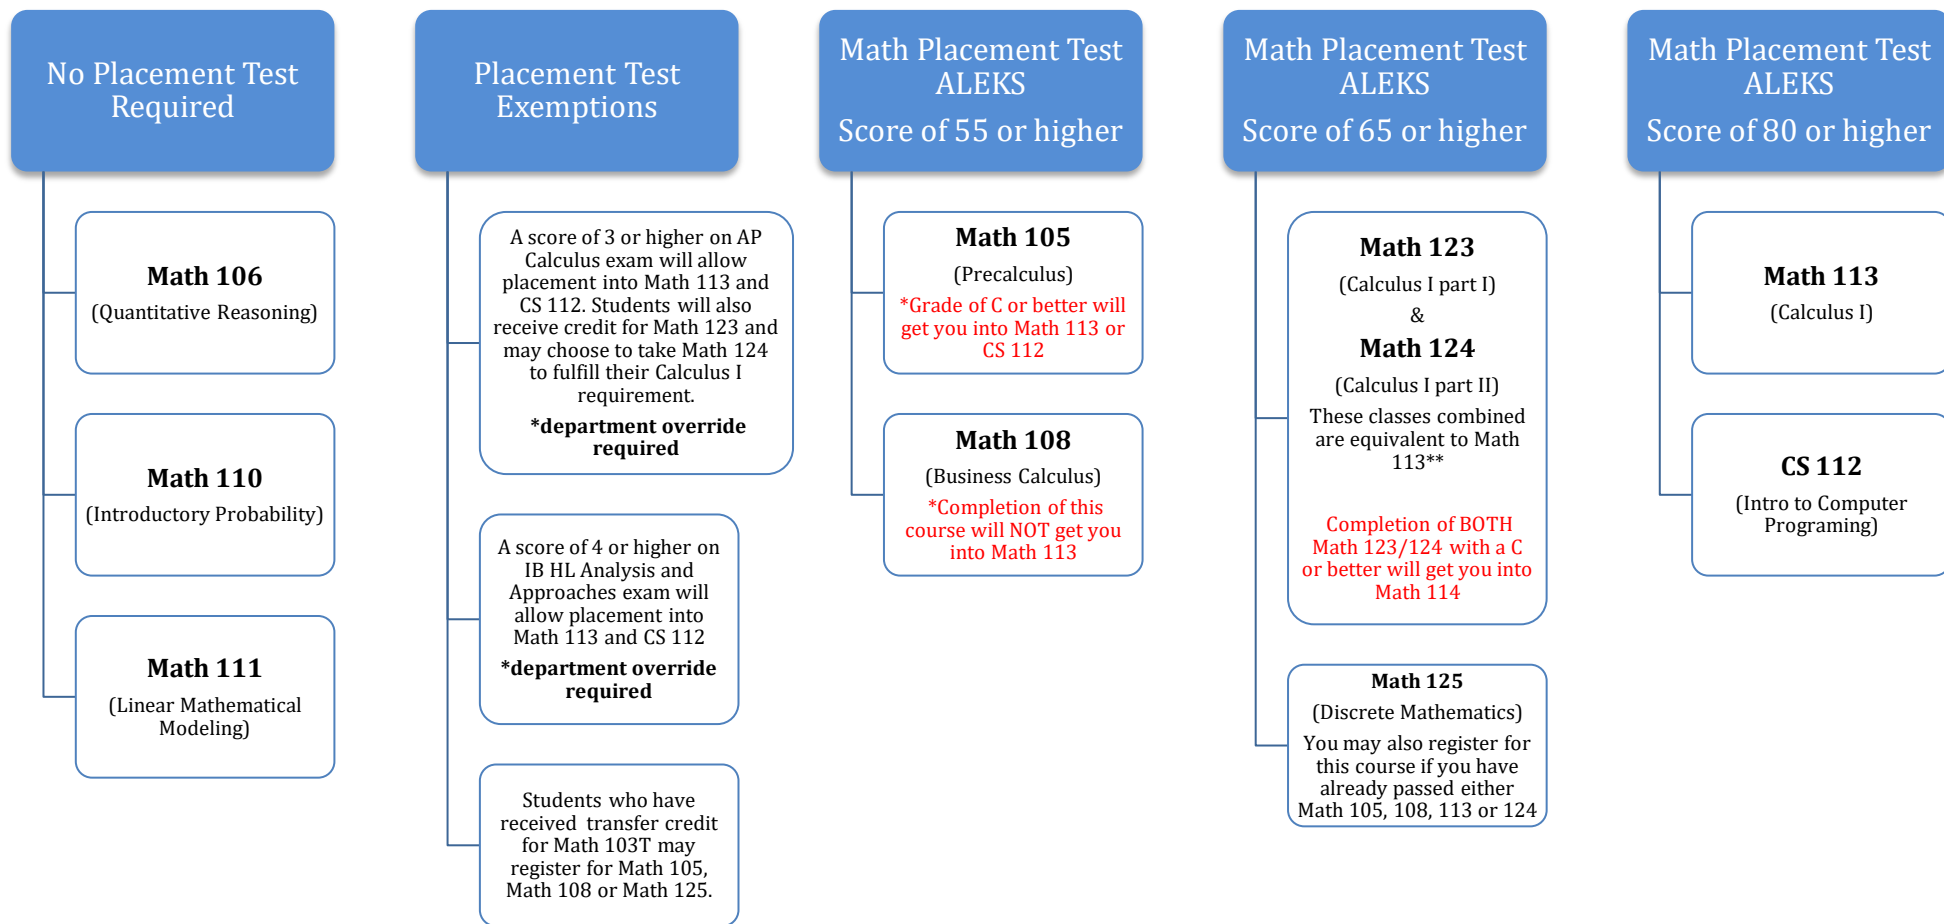

Math Placement Test

This flow chart shows the prerequisites required for 100-level math courses as of Spring 2023

*For a **departmental override** please visit the Math Department website and request an override through the webform provided <https://science.gmu.edu/academics/departments-units/mathematical-sciences> Overrides are only granted if the prerequisites are satisfied in some alternate way. The Mathematical Sciences Department does not waive prerequisite requirements.

Students who take both Math 123 and Math 124 are given credit that is equivalent to Math 113. This is a year-long Calculus I sequence and after the student gets a C or better in Math 124 they are eligible to take Math 114. **Students must first take or have credit for Math 123 before taking Math 124.