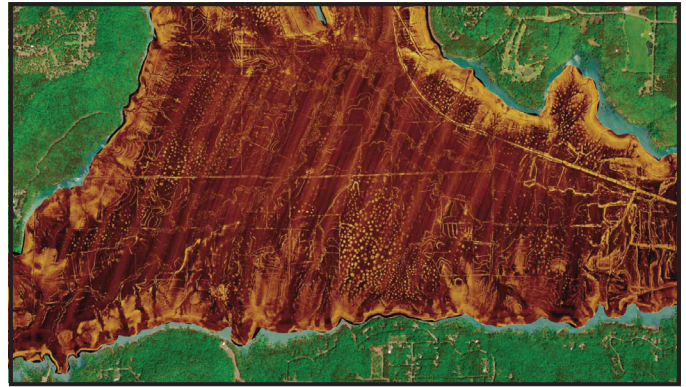

PREMIUM INLAND MAP OVERLAYS

Available for select Garmin and Navionics chart cards and the Navionics Boating app.

HIGH-RESOLUTION RELIEF SHADING

Color and shadow combine for an easy-to-interpret, clearer view of fish-holding structure, artificial reefs, underwater shelves and more.

SONAR IMAGERY

See changes to bottom hardness clearly and in bright color, highlighting both subtle and dramatic transition areas on select U.S. lakes.

States	Name	Garmin		Navionics	
		Relief Shading	Sonar Imagery	Relief Shading	Sonar Imagery
AL	Bankhead Lake	✓	✓	✓	✓
AL	Jordan Lake	✓	✓	✓	✓
AL	Lake Martin	✓	✓	✓	✓
AL	Lake Tuscaloosa	✓	X	✓	X
AL	Lay Lake	✓	✓	✓	✓
AL	Lewis Smith Lake	✓	✓	✓	X
AL	Logan Martin Lake	✓	✓	✓	✓
AL	Mitchell Lake	✓	✓	✓	✓
AL	Neely Henry Lake	✓	✓	✓	✓
AL	Wheeler Lake	✓	✓	✓	✓
AL/GA	Lake Eufaula (Walter F. George Reservoir)	✓	✓	✓	✓
AL/MS/TN	Pickwick Lake	✓	✓	✓	✓
AL/TN	Guntersville Lake	✓	✓	✓	✓
AL/TN	Wilson Lake	✓	✓	✓	✓
AR	Beaver Lake	✓	✓	✓	✓
AR	DeGray Lake	✓	✓	✓	✓