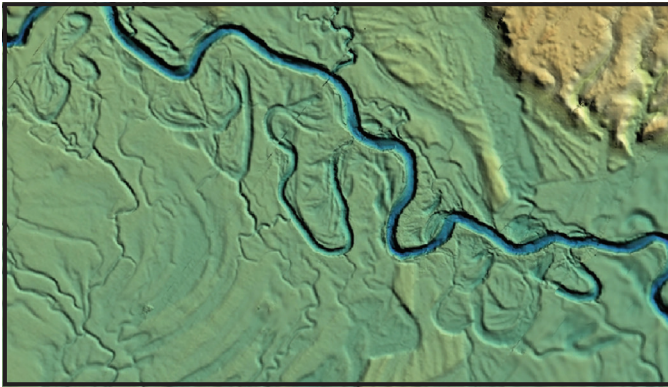

PREMIUM INLAND MAP OVERLAYS

Available for select Garmin and Navionics chart cards and the Navionics Boating app.

HIGH-RESOLUTION RELIEF SHADING

Color and shadow combine for an easy-to-interpret, clearer view of fish-holding structure, artificial reefs, underwater shelves and more.

SONAR IMAGERY

See changes to bottom hardness clearly and in bright color, highlighting both subtle and dramatic transition areas on select U.S. lakes.

States	Name	Garmin		Navionics	
		Relief Shading	Sonar Imagery	Relief Shading	Sonar Imagery
AL	Bankhead Lake	✓	✓	✓	✓
AL	Jordan Lake	✓	✓	✓	✓
AL	Lake Martin	✓	✓	✓	✓
AL	Lake Tuscaloosa	✓	X	✓	X
AL	Lay Lake	✓	✓	✓	✓
AL	Lewis Smith Lake	✓	✓	✓	X
AL	Logan Martin Lake	✓	✓	✓	✓
AL	Mitchell Lake	✓	✓	✓	✓
AL	Neely Henry Lake	✓	✓	✓	✓
AL	Wheeler Lake	✓	✓	✓	✓
AL/GA	Lake Eufaula (Walter F. George Reservoir)	✓	✓	✓	✓
AL/MS/TN	Pickwick Lake	✓	✓	✓	✓
AL/TN	Guntersville Lake	✓	✓	✓	✓
AL/TN	Wilson Lake	✓	✓	✓	✓
AR	Beaver Lake	✓	✓	✓	✓
AR	DeGray Lake	✓	✓	✓	✓